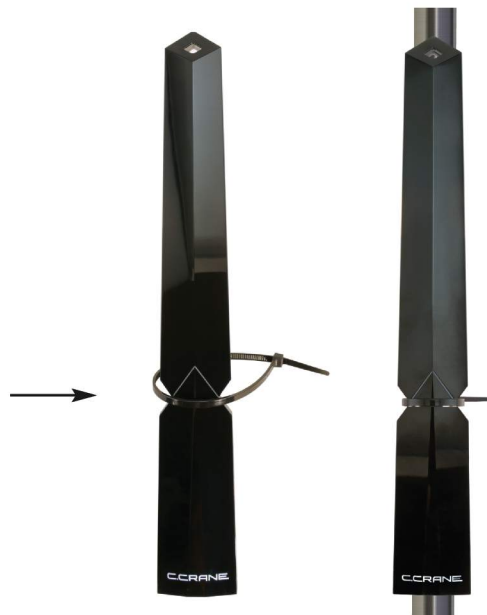

CC VECTOR™
HOME WIFI REPEATER SYSTEM

Assembly Guide & Mounting Instructions

Refer to Quick Start Setup Guide for Further Instructions.

Refer to Quick Start Setup Guide for Further Instructions.

Mounting Options

Suction Cups for Smooth Surfaces

Slide suction cups onto antenna from top down.

Hook and Loop Material

Remove backing from hook and loop material and press into place on antenna and mounting surface.

Cable Tie

Place cable tie around pole or tree limb, and at narrowest part of antenna for best stability.

Detachable Lanyard

Squeeze to Detach