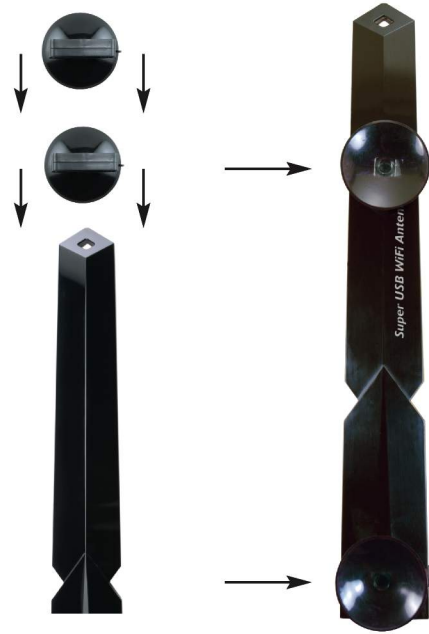

CC VECTOR™
HOME WIFI REPEATER SYSTEM

Assembly Guide & Mounting Instructions

Refer to Quick Start Setup Guide for Further Instructions.

Refer to Quick Start Setup Guide for Further Instructions.

Mounting Options

Suction Cups for Smooth Surfaces

Slide suction cups onto antenna from top down.

Hook and Loop Material

Remove backing from hook and loop material and press into place on antenna and mounting surface.

Cable Tie

Place cable tie around pole or tree limb, and at narrowest part of antenna for best stability.

Detachable Lanyard

Squeeze to Detach