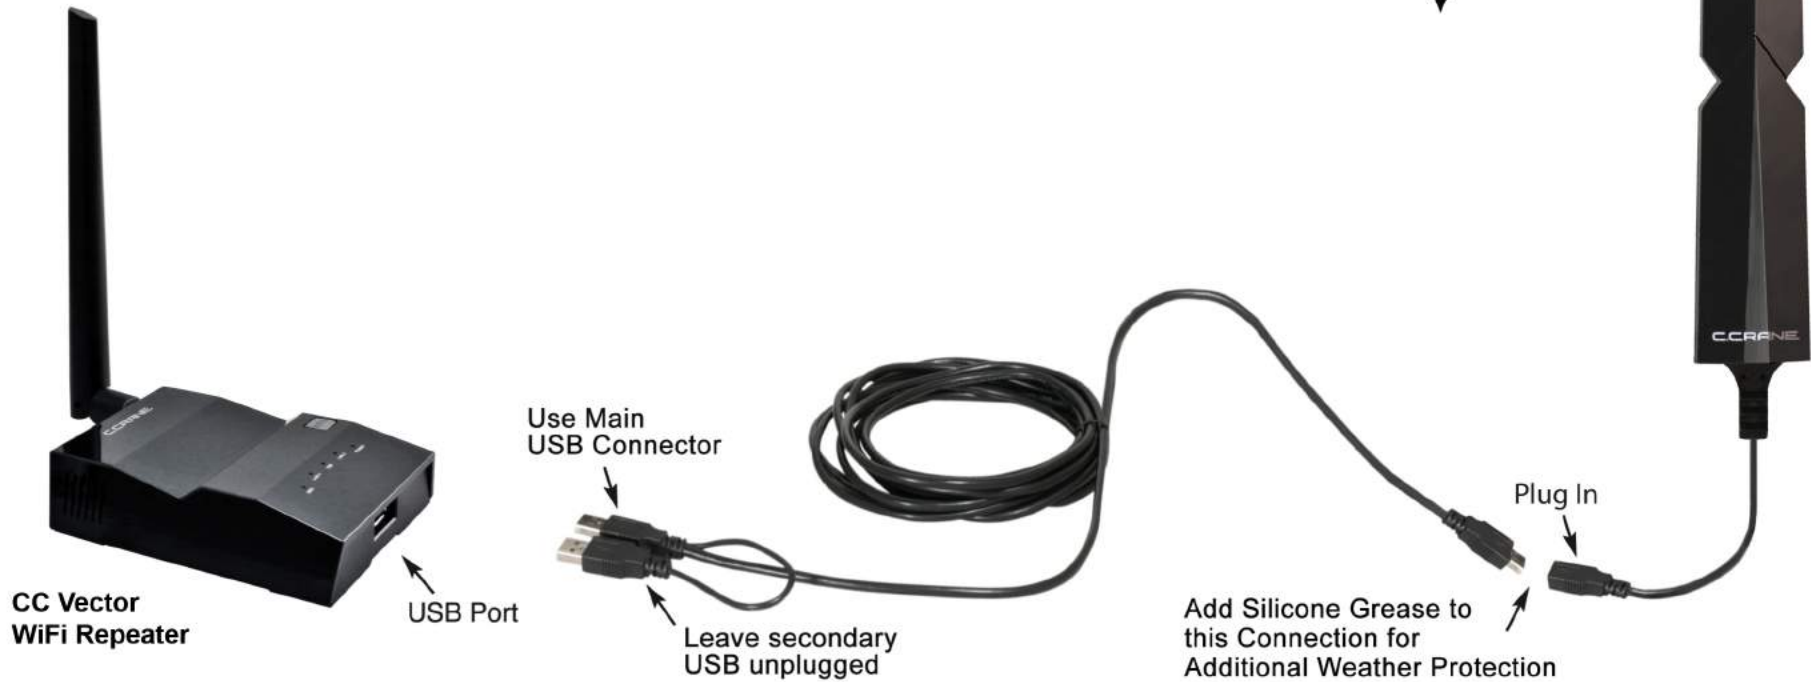

CC VECTOR™
HOME WIFI REPEATER SYSTEM

Assembly Guide & Mounting Instructions

Refer to Quick Start Setup Guide for Further Instructions.

Refer to Quick Start Setup Guide for Further Instructions.

Mounting Options

Suction Cups for Smooth Surfaces

Slide suction cups onto antenna from top down.

Hook and Loop Material

Remove backing from hook and loop material and press into place on antenna and mounting surface.

Cable Tie

Place cable tie around pole or tree limb, and at narrowest part of antenna for best stability.

Detachable Lanyard

Squeeze to Detach