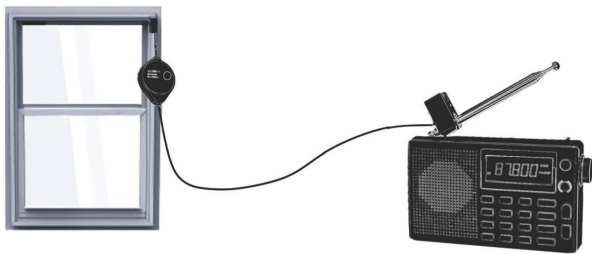

# CC SHORTWAVE REEL ANTENNA INSTRUCTIONS

- 1. Attach the clip to the telescoping antenna of your radio.**
- 2. Fully extend the wire.**
- 3. Place the wire high off the floor, next to a window.**

**Tip:** Sometimes attaching the antenna near the bottom of the telescoping antenna produces the best results.