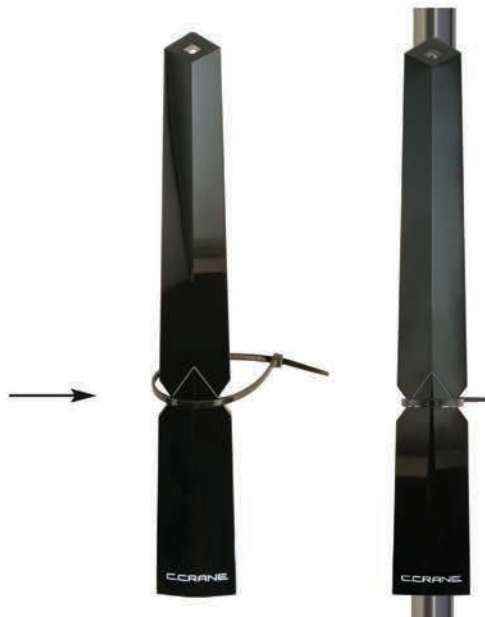

# Mounting Options

## Suction Cups for Smooth Surfaces

Slide suction cups onto antenna from top down.

## Hook and Loop Material

Remove backing from hook and loop material and press into place on antenna and mounting surface.

## Cable Tie

Place cable tie around pole or tree limb, and at narrowest part of antenna for best stability.