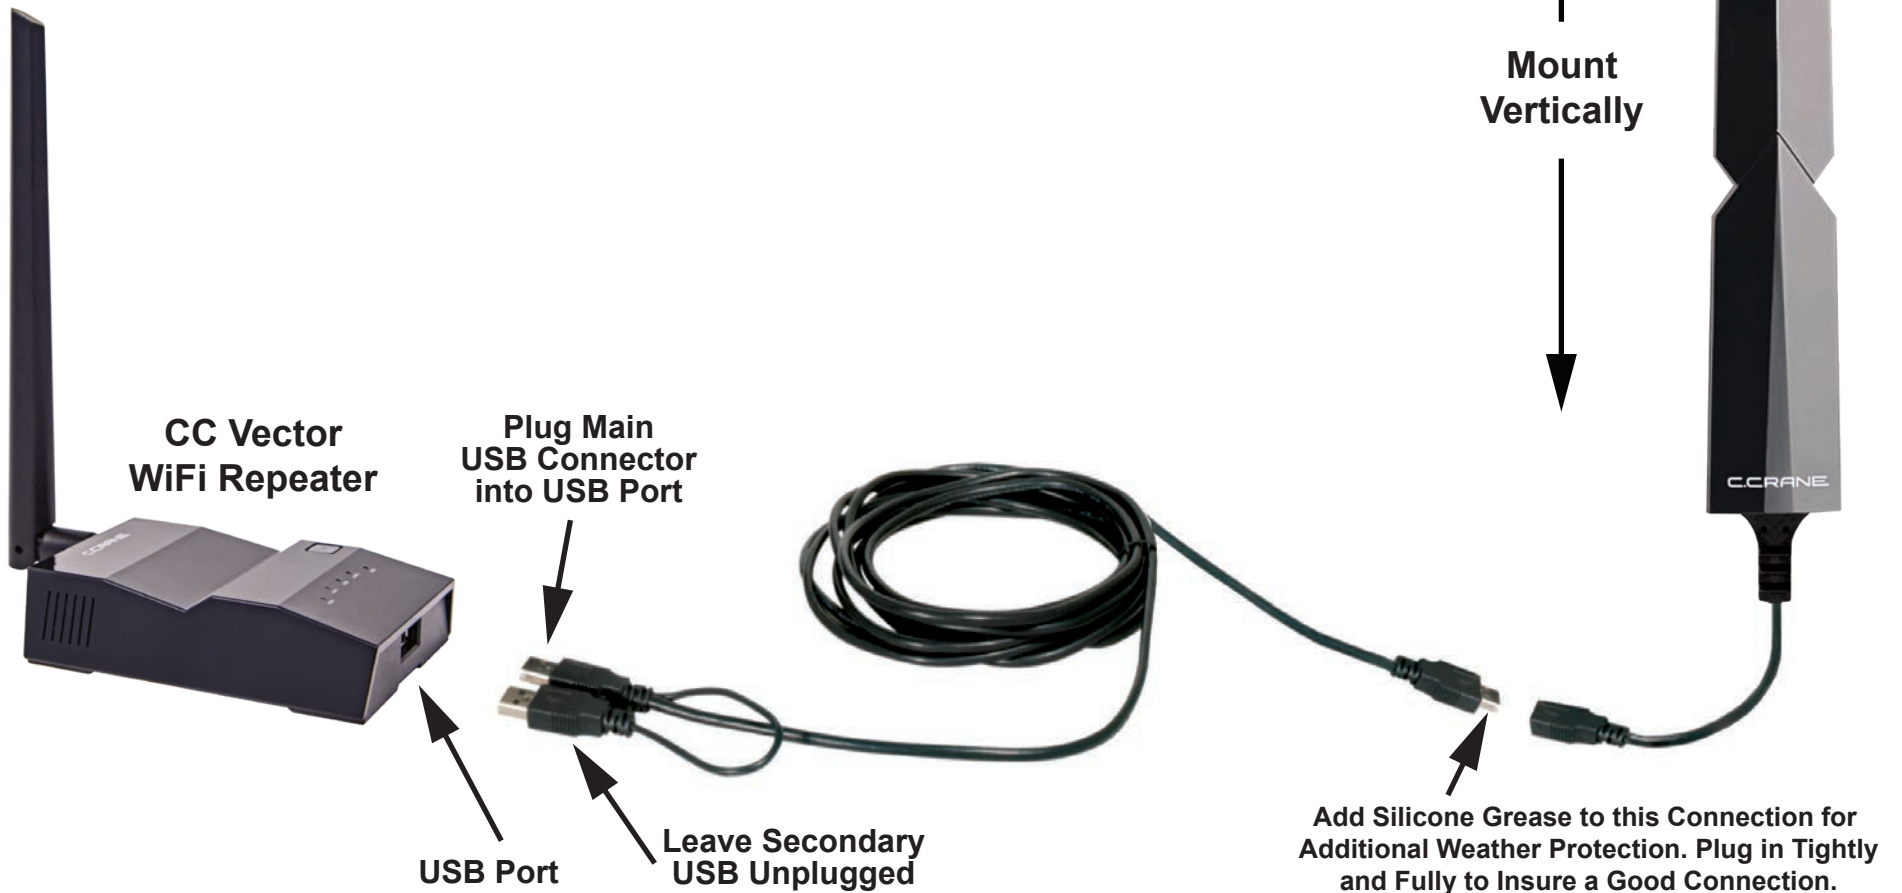

CC VECTOR

Home Long Range WiFi Receiver System

Assembly Guide & Mounting Instructions

Refer to Quick Start Setup Guide for Further Instructions