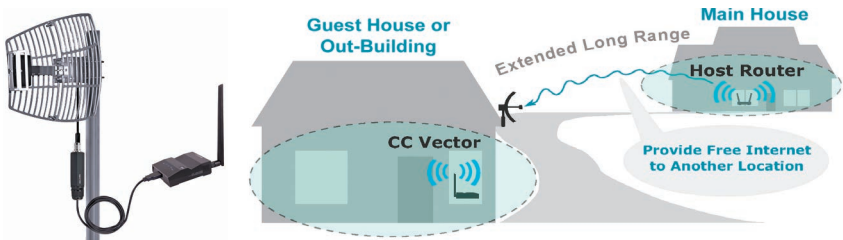

1. The most effective way to maximize your home WiFi coverage is to centrally locate your router in the middle of your home. Mount the router as high as possible on the 1st floor (or level that you use the internet mostly). Keep the router antenna vertical for best horizontal coverage and horizontal for best vertical coverage.

2. Avoid metal since it affects your WiFi signal in new and unusual ways. Brick and concrete type materials block the signal and will reduce your signal coverage. Move your router away from your microwave and some cordless phones if the internet slows down when they are used.

For more information on simple and free ways to improve existing WiFi reception go to: ccrane.com/tips-for-improving-wifi-reception. The CC Vector is relatively easy for most people to set up and use. Plus, you have C. Crane's U.S. based support staff for any questions you may have.

---

1. CC Vector Extended Long Range WiFi Receiver System

How it Works: The directional antenna receives a distant available WiFi signal about 1/2 mile away (max. range is about 3 miles) * and delivers it to all WiFi devices in your barn, shop, office or other outbuilding.

Item # VEC3 $349.99

*Line of sight, without walls, trees or other obstructions. Also depends on the strength of the host WiFi router.

⚠ WARNING: Cancer and Reproductive Harm. www.P65Warnings.ca.gov