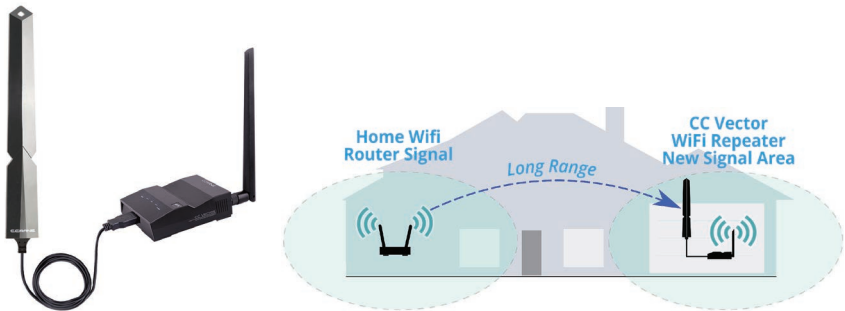

*Line of sight, without walls, trees or other obstructions. Also depends on the strength of the host WiFi router.

We also offer CUSTOM SOLUTIONS for large properties, RV Parks, wineries, small hotels and schools. Please see our website: ccrane.com/custom-wifi-request

⚠ WARNING: Cancer and Reproductive Harm. www.P65Warnings.ca.gov