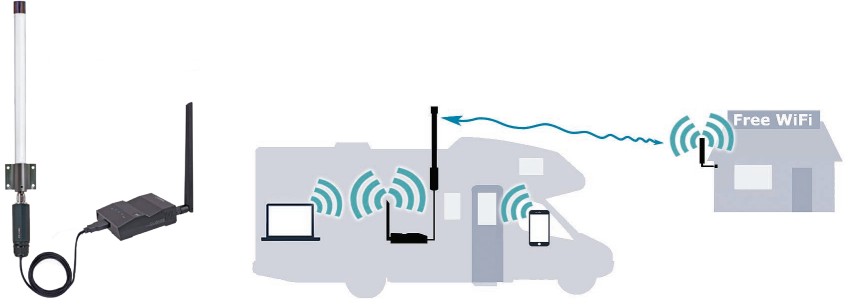

2. CC Vector RV Long Range WiFi Receiver System

How it Works: The omnidirectional 8dBi heavy duty antenna mounts to a pole or ladder outside your vehicle and connects to the CC Vector repeater inside your vehicle up to 400' away on average from the host router. The CC Vector repeats a new WiFi signal to all WiFi devices.

Item # VEC2 $299.99

3. CC Vector Home Long Range WiFi Receiver System

How it Works: Our Dual Band 2.4 GHz and 5GHz Super USB WiFi Antenna DX is smaller and can be located indoors or outdoors so it more favorably connects to a distant WiFi signal from your router.

Item # VEC1 $249.99